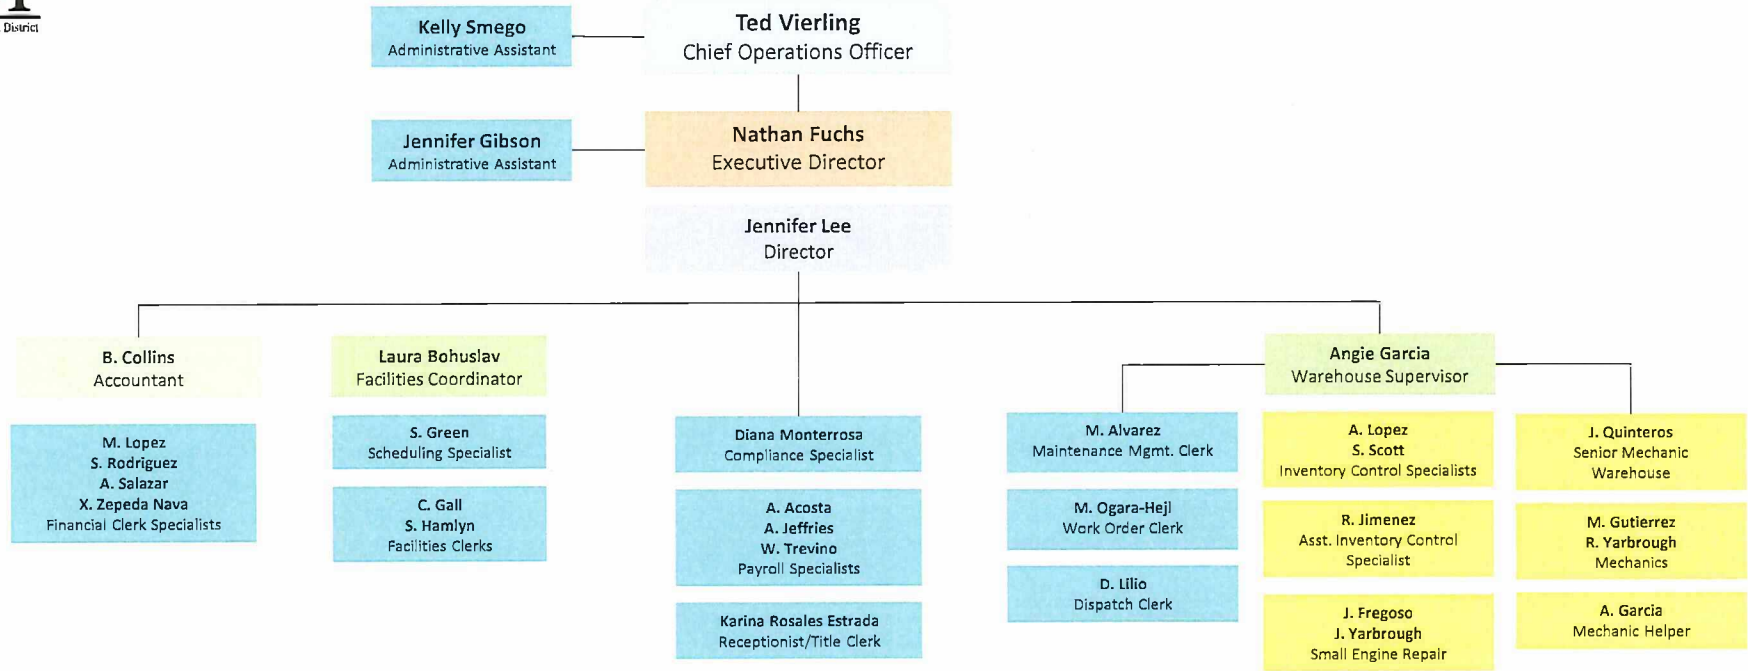

Coordinator/Mgr./Asst. Director Level

Paraprofessional

Hourly

Organizational Chart: Maintenance & Operations

1/26/2024

M&O - Lee Support Services