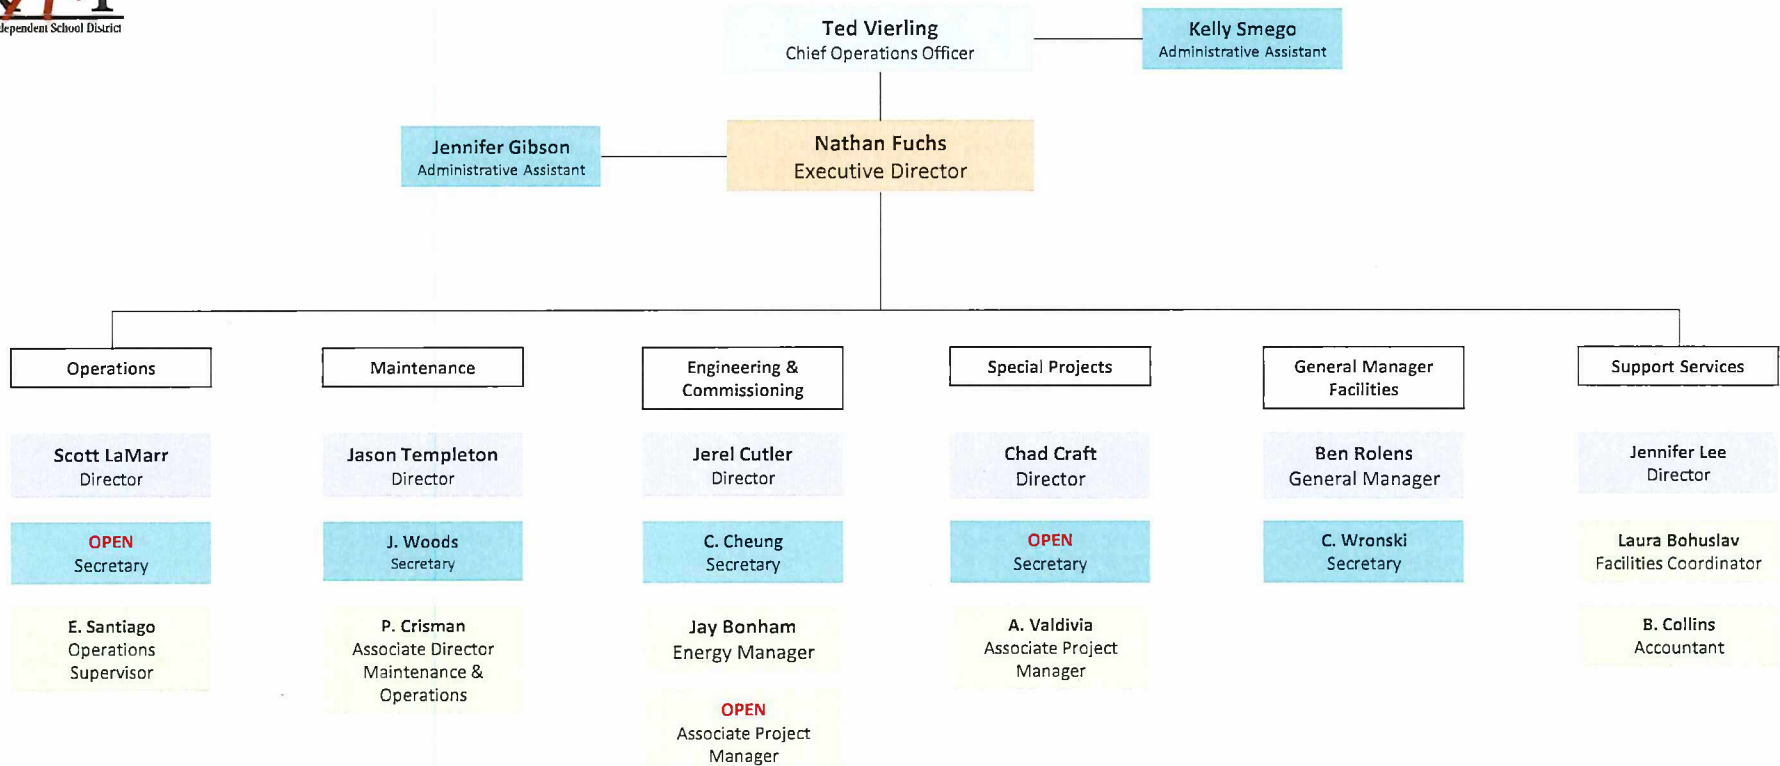

Senior Staff Level

Executive Level

Director Level

Coordinator/Mgr./Asst. Director Level

Paraprofessional

Organizational Chart: Maintenance & Operations

1/26/2024

M&O Fuchs-High Level

Senior Staff Level

Executive Level

Director Level

Coordinator/Mgr./Asst. Director Level

Paraprofessional

Hourly

Organizational Chart: Maintenance & Operations

1/26/2024

M&O Fuchs Direct

Senior Staff Level

Executive Level

Director Level

Coordinator/Mgr./Asst. Director Level

Paraprofessional

Hourly

Organizational Chart: Maintenance