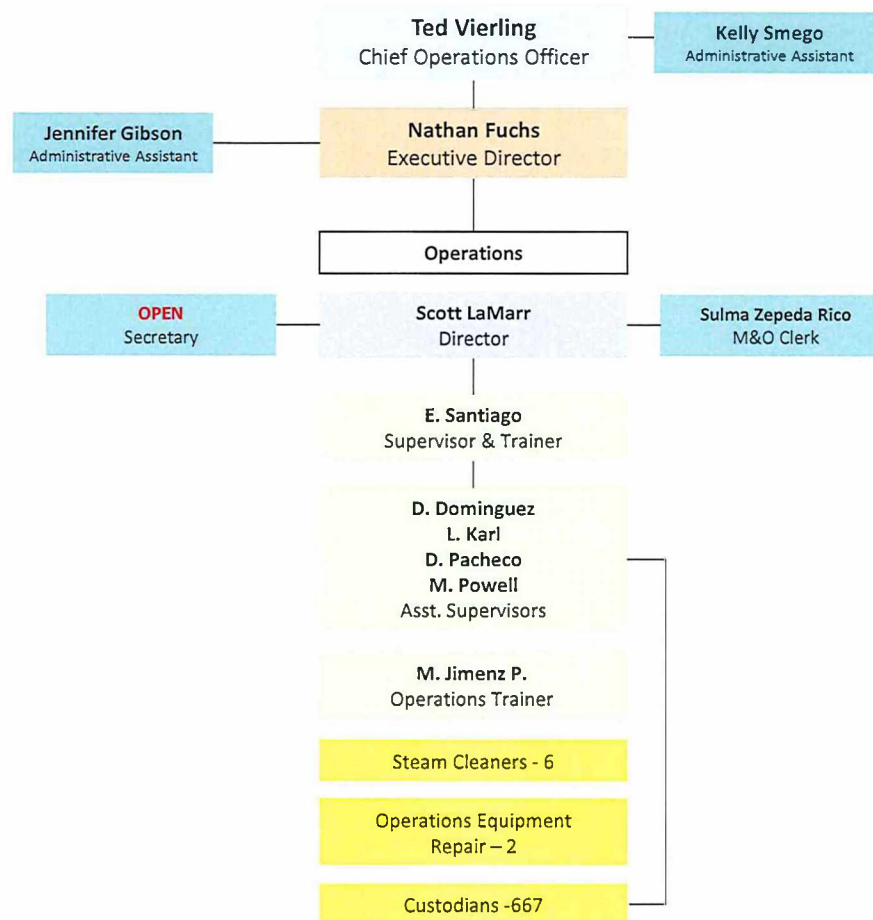

Organizational Chart: M & O BAC & Commissioning

2/1/2024

M&O - Cutler
Engineering & Commissioning

Senior Staff Level

Executive Level

Director Level

Coordinator/Mgr./Asst. Director Level

Paraprofessional

Hourly

Organizational Chart: Maintenance & Operations

1/26/2024

M&O
Lamarr Operations

Senior Staff Level

Executive Level

Director Level

Coordinator/Mgr./Asst. Director Level