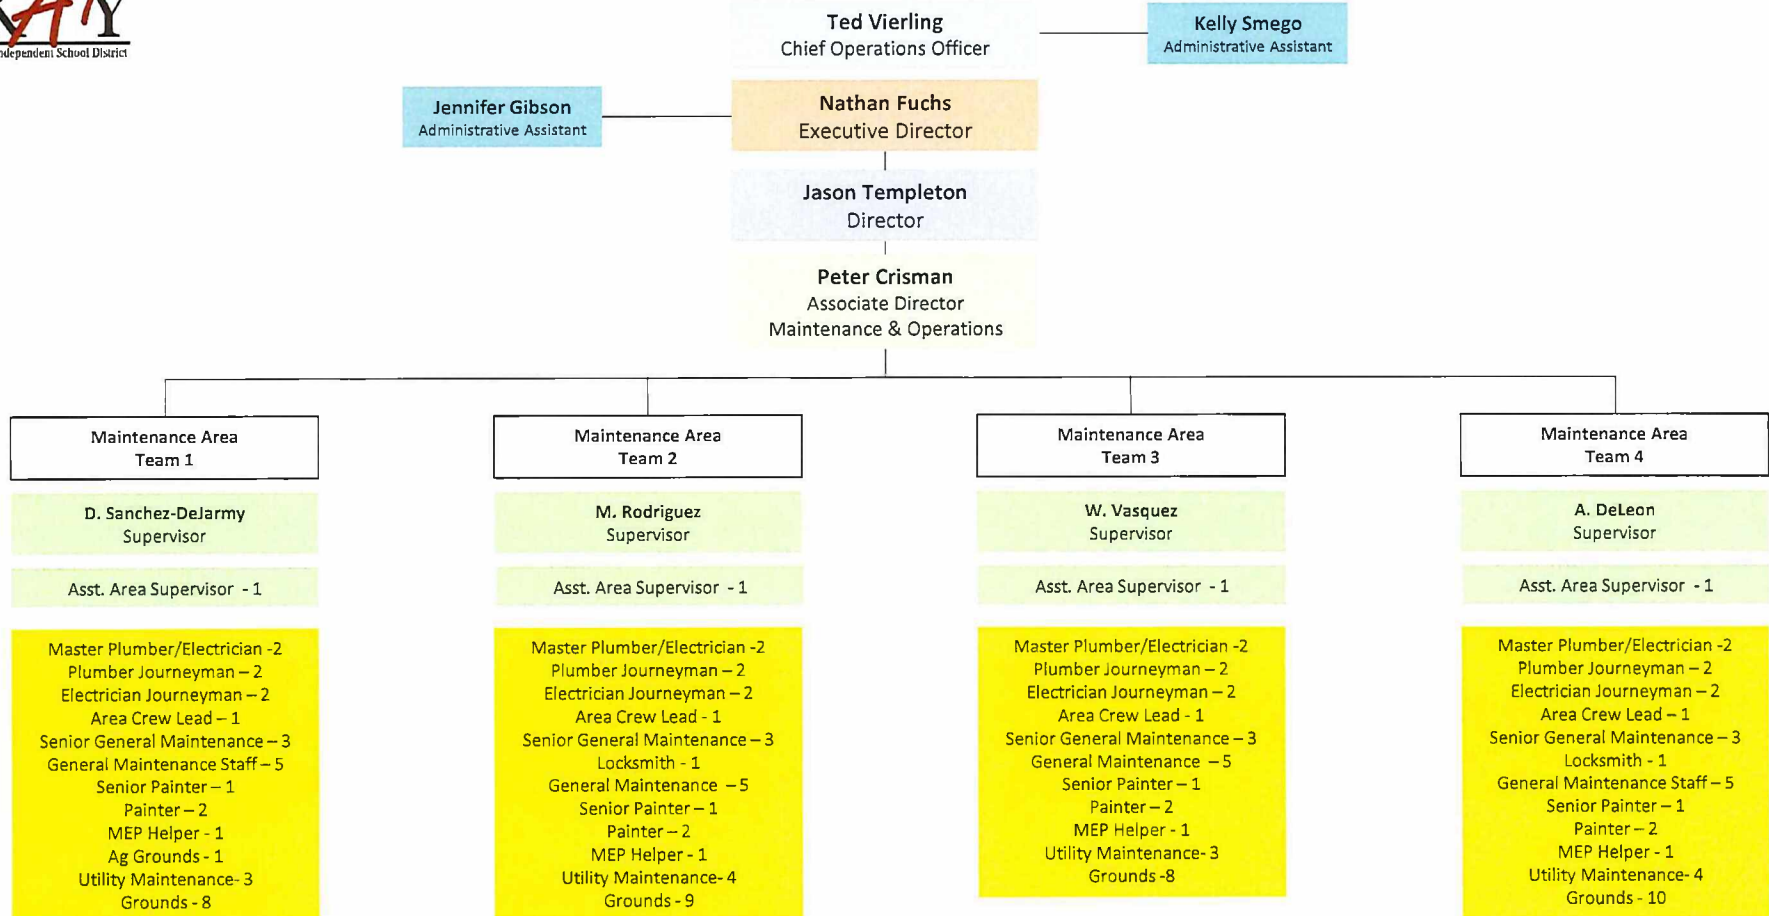

Senior Staff Level

Executive Level

Director Level

Coordinator/Mgr./Asst. Director Level

Paraprofessional

Organizational Chart: Maintenance & Operations

1/26/2024

M&O Fuchs-High Level

Senior Staff Level

Executive Level

Director Level

Coordinator/Mgr./Asst. Director Level

Paraprofessional

Hourly

Organizational Chart: Maintenance & Operations

1/26/2024

M&O Fuchs Direct

Senior Staff Level

Executive Level

Director Level

Coordinator/Mgr./Asst. Director Level

Paraprofessional

Hourly

Organizational Chart: Maintenance

2/8/2024

M&O - Templeton Maintenance

Senior Staff Level

Executive Level

Director Level

Coordinator/Mgr./Asst. Director Level

Paraprofessional

Hourly