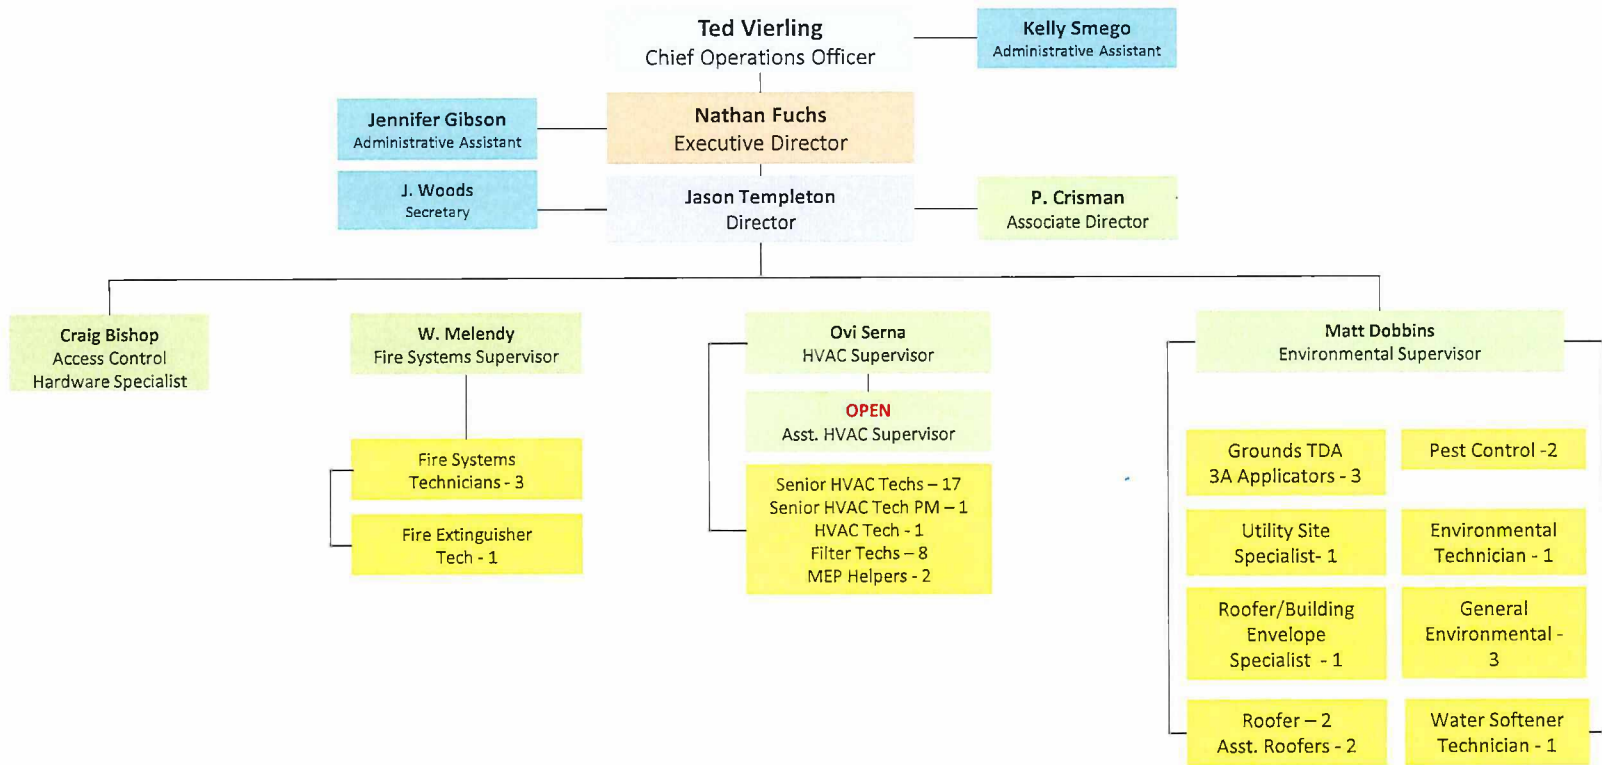

M&O Fuchs Direct

Senior Staff Level

Executive Level

Director Level

Coordinator/Mgr./Asst. Director Level

Paraprofessional

Hourly

Organizational Chart: Maintenance

2/8/2024

M&O - Templeton Maintenance

Senior Staff Level

Executive Level

Director Level

Coordinator/Mgr./Asst. Director Level

Paraprofessional

Hourly