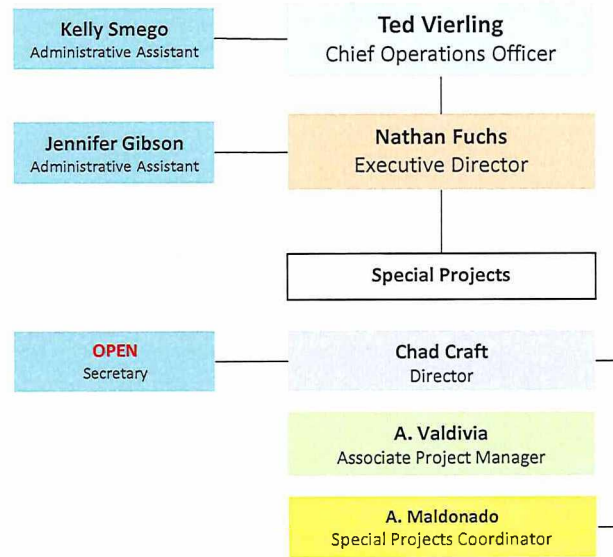

Organizational Chart: M & O BAC & Commissioning

2/1/2024

M&O - Cutler
Engineering & Commissioning

Senior Staff Level

Executive Level

Director Level

Coordinator/Mgr./Asst. Director Level

Paraprofessional

Hourly

Organizational Chart: Maintenance & Operations

1/26/2024

M&O
Lamarr Operations

Senior Staff Level

Executive Level

Director Level

Coordinator/Mgr./Asst. Director Level

Paraprofessional

Hourly

Organizational Chart: M & O Special Projects

1/26/2024

M&O - Craft
Special Projects

Senior Staff Level

Executive Level

Director Level