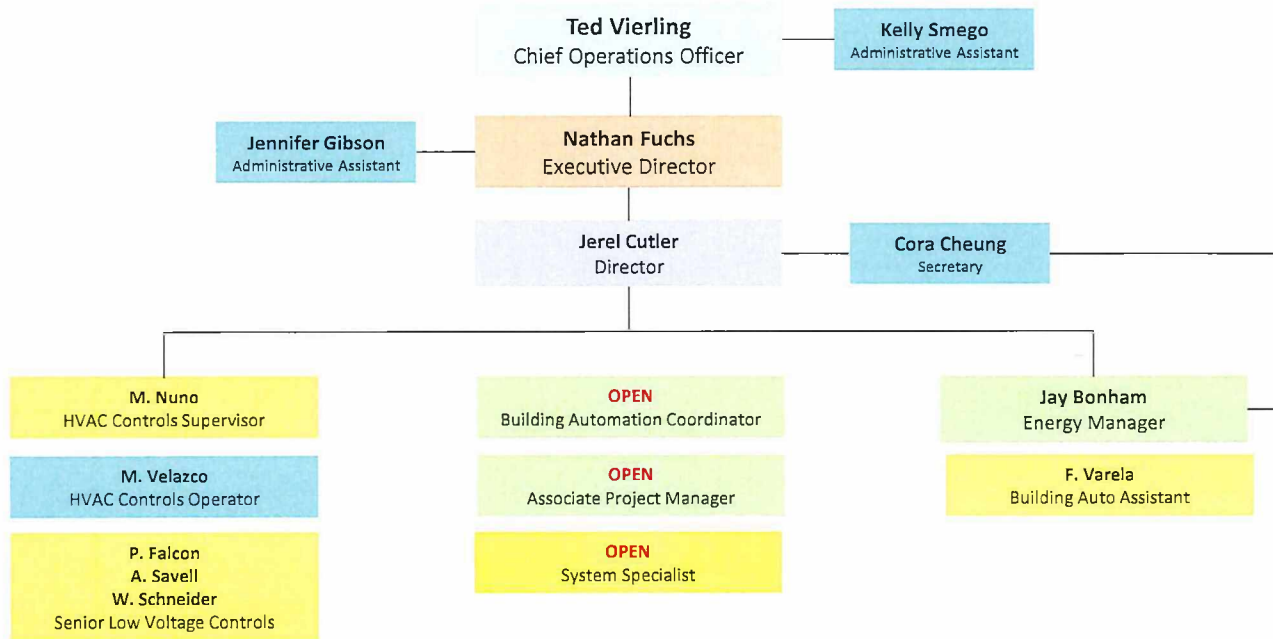

M&O Fuchs Direct

Senior Staff Level

Executive Level

Director Level

Coordinator/Mgr./Asst. Director Level

Paraprofessional

Hourly

Organizational Chart: Maintenance

2/8/2024

M&O - Templeton Maintenance

Senior Staff Level

Executive Level

Director Level

Coordinator/Mgr./Asst. Director Level

Paraprofessional

Hourly

Organizational Chart: M & O BAC & Commissioning

2/1/2024

M&O - Cutler
Engineering & Commissioning

Senior Staff Level

Executive Level

Director Level

Coordinator/Mgr./Asst. Director Level

Paraprofessional